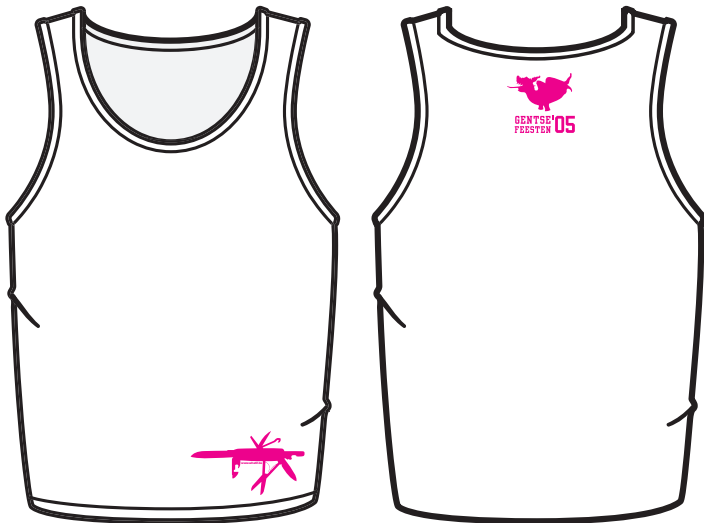

female:
t-shirt: hanes 5360 (205gr) / khaki
print: pantone yellow

male:
t-shirt: hanes 5500 (160gr) / marine
print: white

female:
t-shirt: hanes 5360 (205gr) / white
print: pantone rhodamine red

male:
t-shirt: hanes 5500 (160gr) / khaki
print: pantone yellow